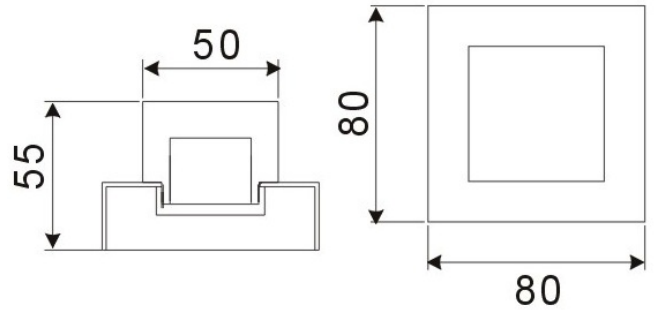

# LED Wall Lighting – LR-W00137

Model No.	LR-W00137
LED Type	CREE XP
LED Q'TY.	1
Beam Angle	15°
Minimum luminous flux(lm)	100
Voltage	24V DC
LED Watt	1W
Environmental Temperature	- 20°C-60°C
Environmental Humidity	0%-95%
Safety Class	I
Safety Type	IP20
Material	Aluminium
Driver	Excluded